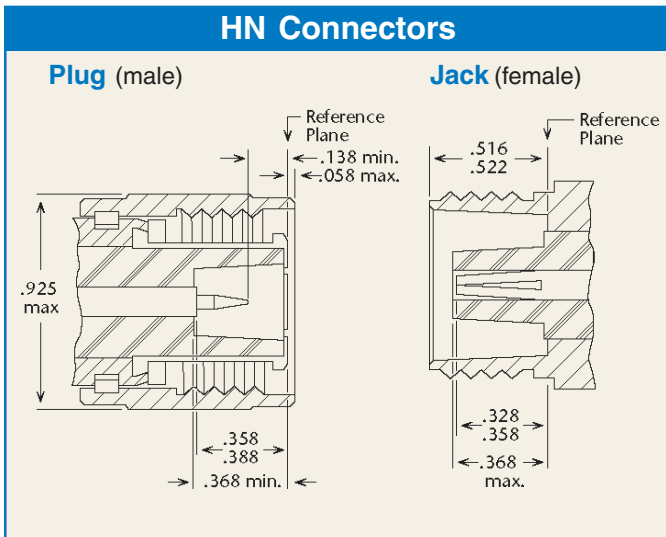

Connector Interface Guide

N Connectors

Plug (male)

Jack (female)

N-RP (Reverse Polarity) Connectors

Plug (male)

Jack (female)

QDS Connectors

Plug (male)

Jack (female)

QMA Connectors

Plug (male)

Jack (female)

SMA Connectors

Plug (male)

Jack (female)

SMA-RP (Reverse Polarity) Connectors

Plug (male)

Jack (female)

Connector Interface Guide