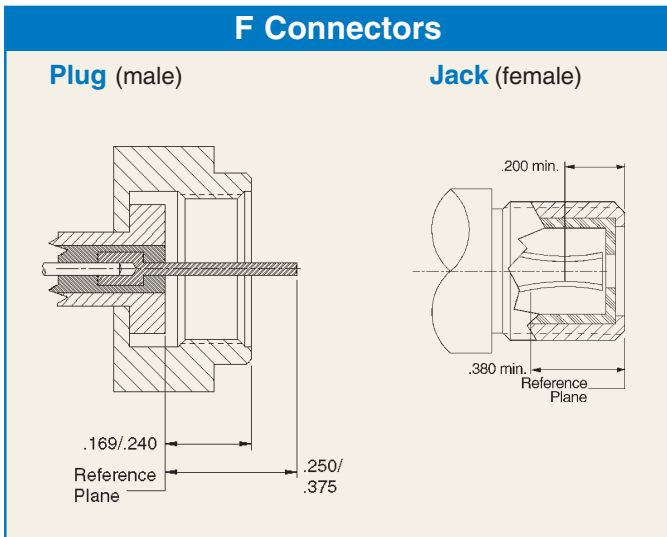

Connector Interface Guide

N Connectors

Plug (male)

Jack (female)

N-RP (Reverse Polarity) Connectors

Plug (male)

Jack (female)

QDS Connectors

Plug (male)

Jack (female)

QMA Connectors

Plug (male)

Jack (female)

SMA Connectors

Plug (male)

Jack (female)

SMA-RP (Reverse Polarity) Connectors

Plug (male)

Jack (female)

Connector Interface Guide