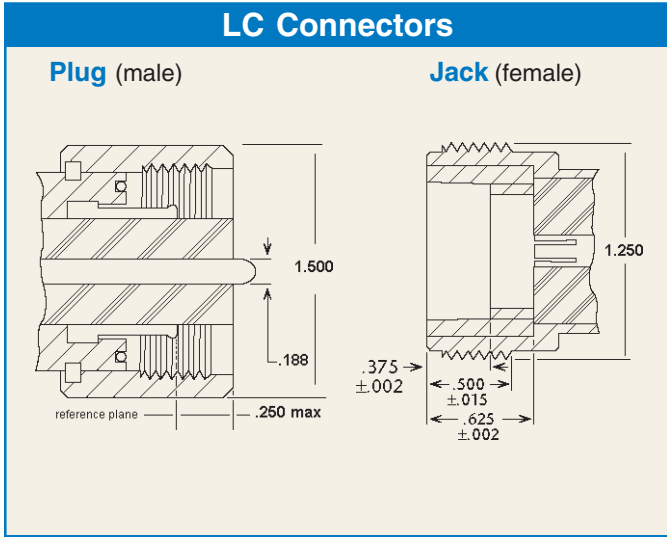

Connector Interface Guide

N Connectors

Plug (male)

Jack (female)

N-RP (Reverse Polarity) Connectors

Plug (male)

Jack (female)

QDS Connectors

Plug (male)

Jack (female)

QMA Connectors

Plug (male)

Jack (female)

SMA Connectors

Plug (male)

Jack (female)

SMA-RP (Reverse Polarity) Connectors

Plug (male)

Jack (female)

Connector Interface Guide