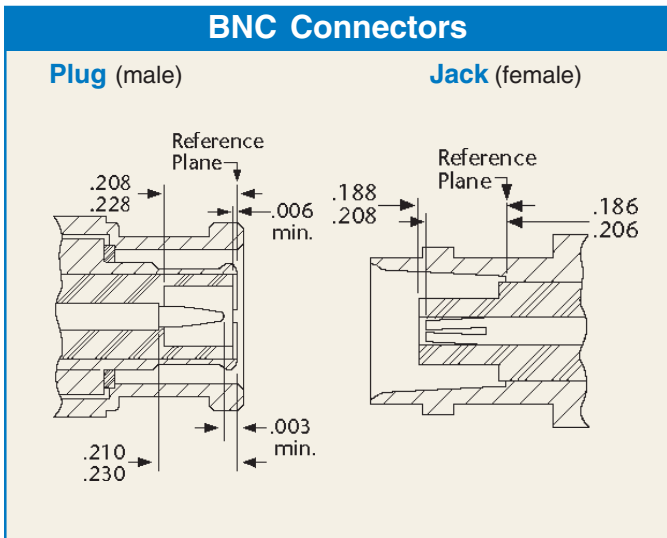

Connector Interface Guide

N Connectors

Plug (male)

Jack (female)

N-RP (Reverse Polarity) Connectors

Plug (male)

Jack (female)

QDS Connectors

Plug (male)

Jack (female)

QMA Connectors

Plug (male)

Jack (female)

SMA Connectors

Plug (male)

Jack (female)

SMA-RP (Reverse Polarity) Connectors

Plug (male)

Jack (female)

Connector Interface Guide