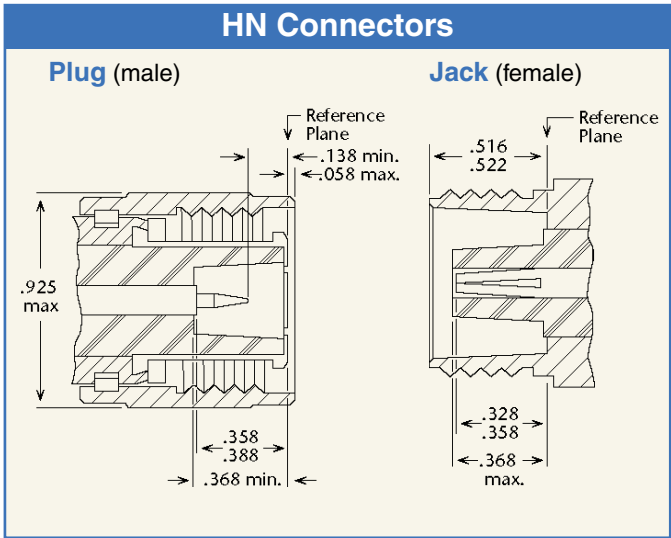

Connector Interface Guide

N Connectors

Plug (male)

Jack (female)

N-RP (Reverse Polarity) Connectors

Plug (male)

Jack (female)

QDS Connectors

Plug (male)

Jack (female)

QMA Connectors

Plug (male)

Jack (female)

SMA Connectors

Plug (male)

Jack (female)

SMA-RP (Reverse Polarity) Connectors

Plug (male)

Jack (female)

Connector Interface Guide