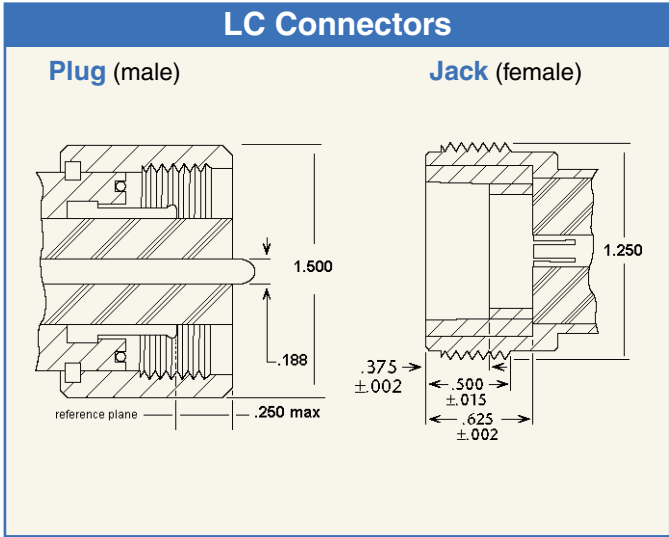

Connector Interface Guide

N Connectors

Plug (male)

Jack (female)

N-RP (Reverse Polarity) Connectors

Plug (male)

Jack (female)

QDS Connectors

Plug (male)

Jack (female)

QMA Connectors

Plug (male)

Jack (female)

SMA Connectors

Plug (male)

Jack (female)

SMA-RP (Reverse Polarity) Connectors

Plug (male)

Jack (female)

Connector Interface Guide