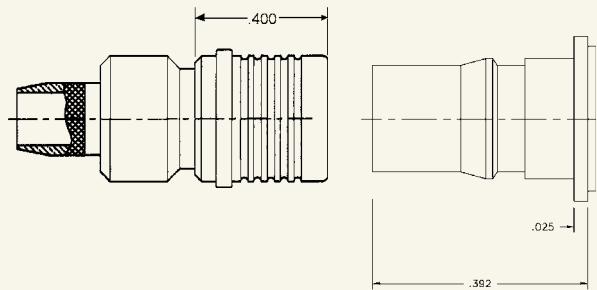

Connector Interface Guide

N Connectors

Plug (male)

Jack (female)

N-RP (Reverse Polarity) Connectors

Plug (male)

Jack (female)

QDS Connectors

Plug (male)

Jack (female)

QMA Connectors

Plug (male)

Jack (female)

SMA Connectors

Plug (male)

Jack (female)

SMA-RP (Reverse Polarity) Connectors

Plug (male)

Jack (female)

Connector Interface Guide