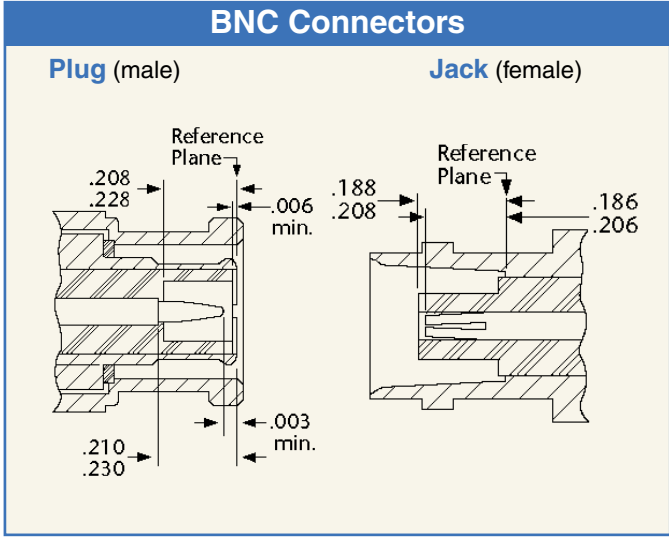

Connector Interface Guide

N Connectors

Plug (male)

Jack (female)

N-RP (Reverse Polarity) Connectors

Plug (male)

Jack (female)

QDS Connectors

Plug (male)

Jack (female)

QMA Connectors

Plug (male)

Jack (female)

SMA Connectors

Plug (male)

Jack (female)

SMA-RP (Reverse Polarity) Connectors

Plug (male)

Jack (female)

Connector Interface Guide