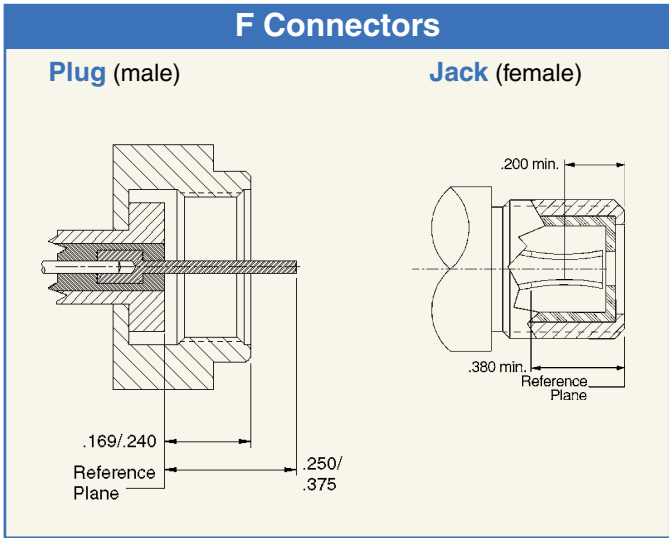

Connector Interface Guide

N Connectors

Plug (male)

Jack (female)

N-RP (Reverse Polarity) Connectors

Plug (male)

Jack (female)

QDS Connectors

Plug (male)

Jack (female)

QMA Connectors

Plug (male)

Jack (female)

SMA Connectors

Plug (male)

Jack (female)

SMA-RP (Reverse Polarity) Connectors

Plug (male)

Jack (female)

Connector Interface Guide